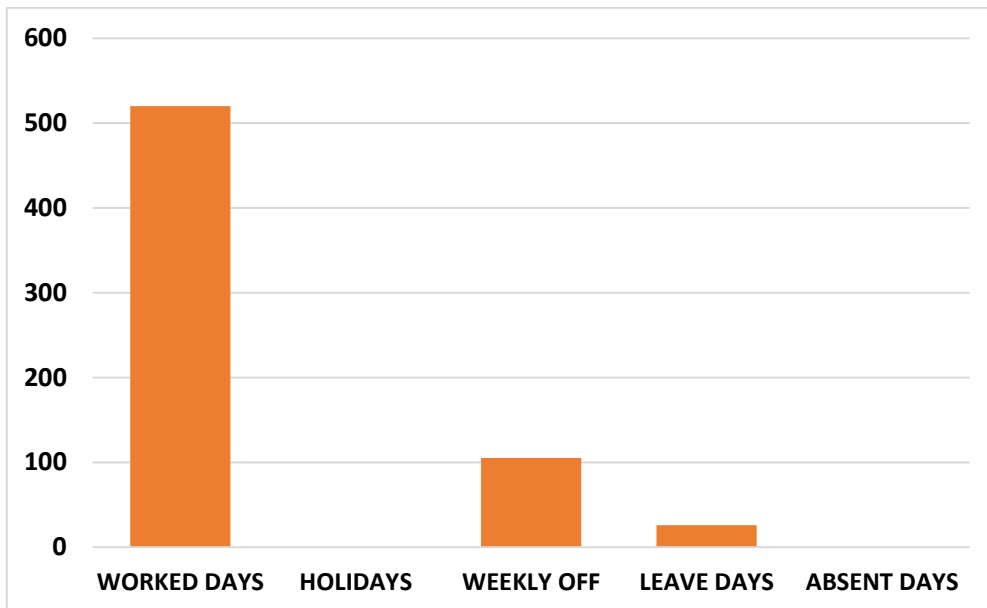

GURU NANAK EDUCATION COLLEGE, GOPALPUR

**ANALYSIS OF ATTENDANCE OF STUDENTS FOR THE MONTH OF
JANUARY 2021**

BATCH - ATTENDANCE OF 3RD SEMESTER

BATCH - ATTENDANCE OF 1ST SEMESTER