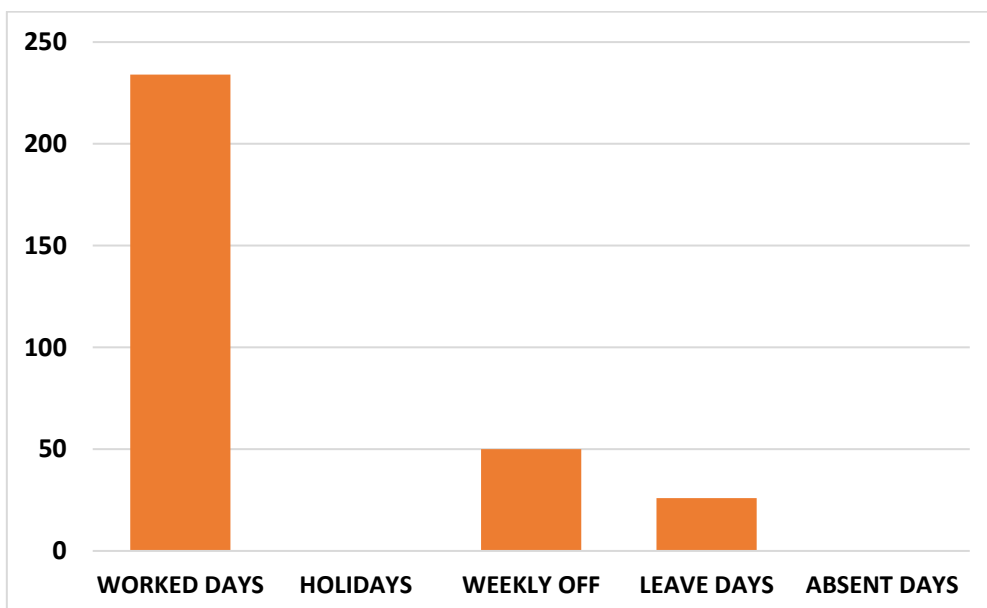

GURU NANAK EDUCATION COLLEGE, GOPALPUR

**ANALYSIS OF ATTENDANCE OF STUDENTS FOR THE MONTH OF
JANUARY 2021**

BATCH - ATTENDANCE OF 3RD SEMESTER

BATCH - ATTENDANCE OF 1ST SEMESTER